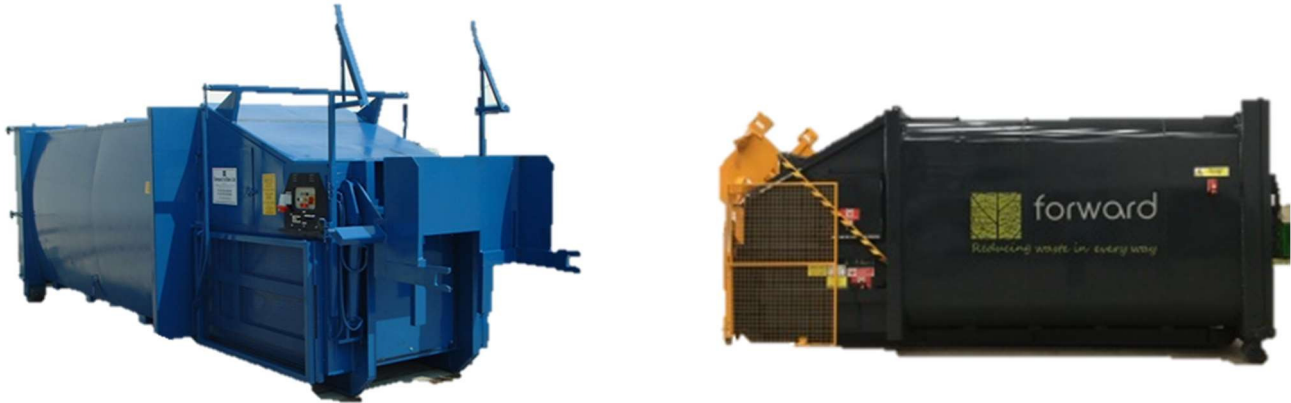

# ENP 32 SP Portable Compactor

ENP 32 portable compactor is an easy to use waste compaction system designed to compact and contain wastes quickly and efficiently.

Fitted with a full height rear door seal as standard it has an enclosed hopper to improve hygiene and reduce odours. It is therefore ideal for applications involving semi-solid and liquid waste residues; typical users include food manufacturers, hospitals and hotels.

The ENP 32 Portable waste compactor can be supplied with a choice of loading configurations, including automatic bin lift attachments for wheelie bins and other containers, thereby enabling safe and efficient hands free loading of waste materials.